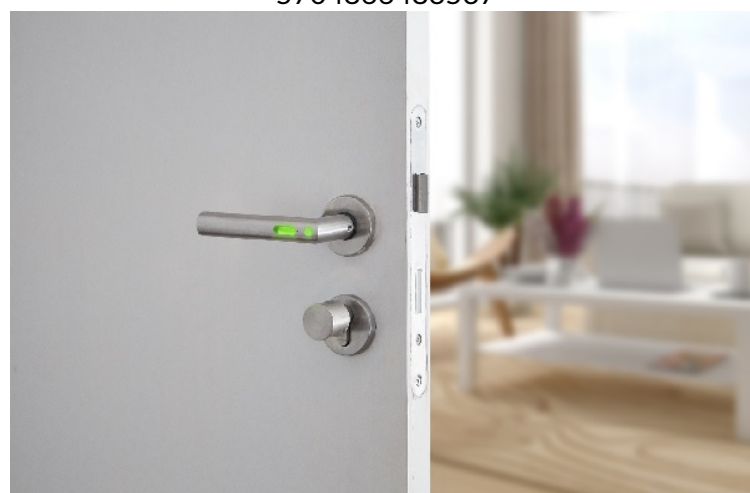

PRODUCT SHEET

Description:

Door Handle "Bright II", Green LED, SS304, 135x60x20mm, With Motion Sensor from up to 1 meter. Lights up for 15 sec., Incl. Handle Rosette W/Cover Plates & Keyhole Rosettes, W/Cover Plates, Incl. Wood Screws & M4 Multisize Screws,, Powered by 2 x AA Batteries (Not Included)

Item number:

27.20.106-0

Units	Box	Carton	HS Code	Barcode
Pair		10	8302411000	 5704866483537

MOTION DETECTION SENSOR

SISO A/S

Mileparken 11
DK-2740 Skovlunde
Denmark
VAT: DK 24786013

Phone +45 45 830 900

www.siso.dk
siso@siso.dk