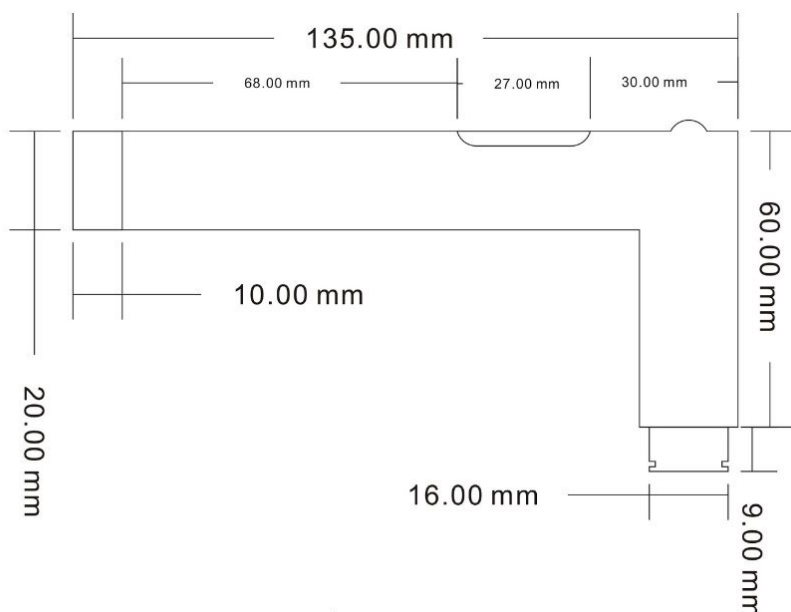

PRODUCT SHEET

Description:

Door Handle "Bright II", Green LED, SS304, 135x60x20mm, With Motion Sensor from up to 1 meter. Lights up for 15 sec., Incl. Handle Rosette W/Cover Plates & Keyhole Rosettes, W/Cover Plates, Incl. Wood Screws & M4 Multisize Screws,, Powered by 2 x AA Batteries (Not Included)

Item number:

27.20.106-0

Units	Box	Carton	HS Code	Barcode
Pair		10	8302411000	 5704866483537

MOTION DETECTION SENSOR

SISO A/S

Mileparken 11
DK-2740 Skovlunde
Denmark
VAT: DK 24786013

Phone +45 45 830 900

www.siso.dk
siso@siso.dk